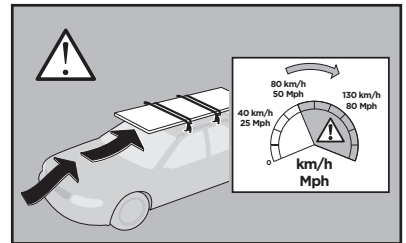

Thule Rapid System Kit 1574

> Instructions

SUBARU Legacy, 4-dr Sedan, 09-14 / *10-14

SUBARU Liberty, 4-dr Sedan, 09-14

SUBARU Outback, 4-dr Sedan, *10-14

*North America

ISO 11154-E

120 x2

121 x2

202 x2

368 x2

x1

x1

1

	X (scale)	X (mm)	X (inch)
SUBARU Legacy, 4-dr Sedan, 09-14 / *10-14	44	1091	43
SUBARU Liberty, 4-dr Sedan, 09-14	44	1091	43
SUBARU Outback, 4-dr Sedan, *10-14	44	1091	43