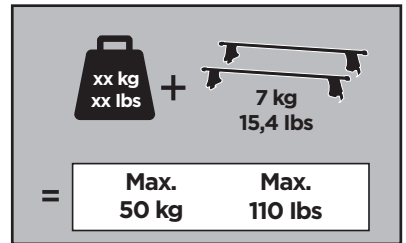

Thule Rapid System Kit 1340

> Instructions

SUBARU Legacy, 4-dr Sedan, 04-09 / *05-09

SUBARU Outback, 4-dr Sedan, *05-07

*North America

ISO 11154-E

109 x2

112 x2

636 x4

x1

x1

1

	X (scale)	X (mm)	X (inch)
SUBARU Legacy, 4-dr Sedan, 04-09 / *05-09	37	1021	40 1/4
SUBARU Outback, 4-dr Sedan, *05-07	37	1021	40 1/4