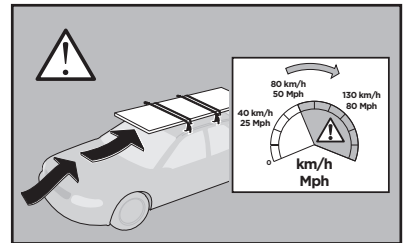

Thule Rapid System Kit 1340

> Instructions

SUBARU Legacy, 4-dr Sedan, 04-09 / *05-09

SUBARU Outback, 4-dr Sedan, *05-07

*North America

ISO 11154-E

109 x2

112 x2

636 x4

x1

x1

1

	X (scale)	X (mm)	X (inch)
SUBARU Legacy, 4-dr Sedan, 04-09 / *05-09	37	1021	40 1/4
SUBARU Outback, 4-dr Sedan, *05-07	37	1021	40 1/4