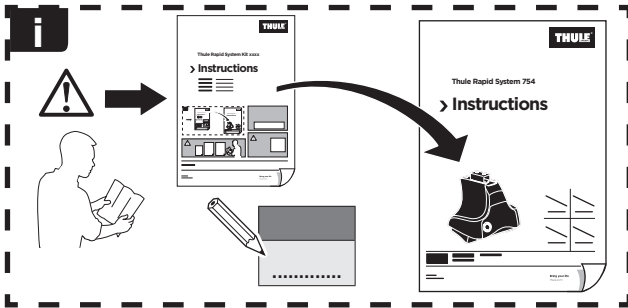

Thule Rapid System Kit 1340

> Instructions

SUBARU Legacy, 4-dr Sedan, 04-09 / *05-09

SUBARU Outback, 4-dr Sedan, *05-07

*North America

ISO 11154-E

109 x2

112 x2